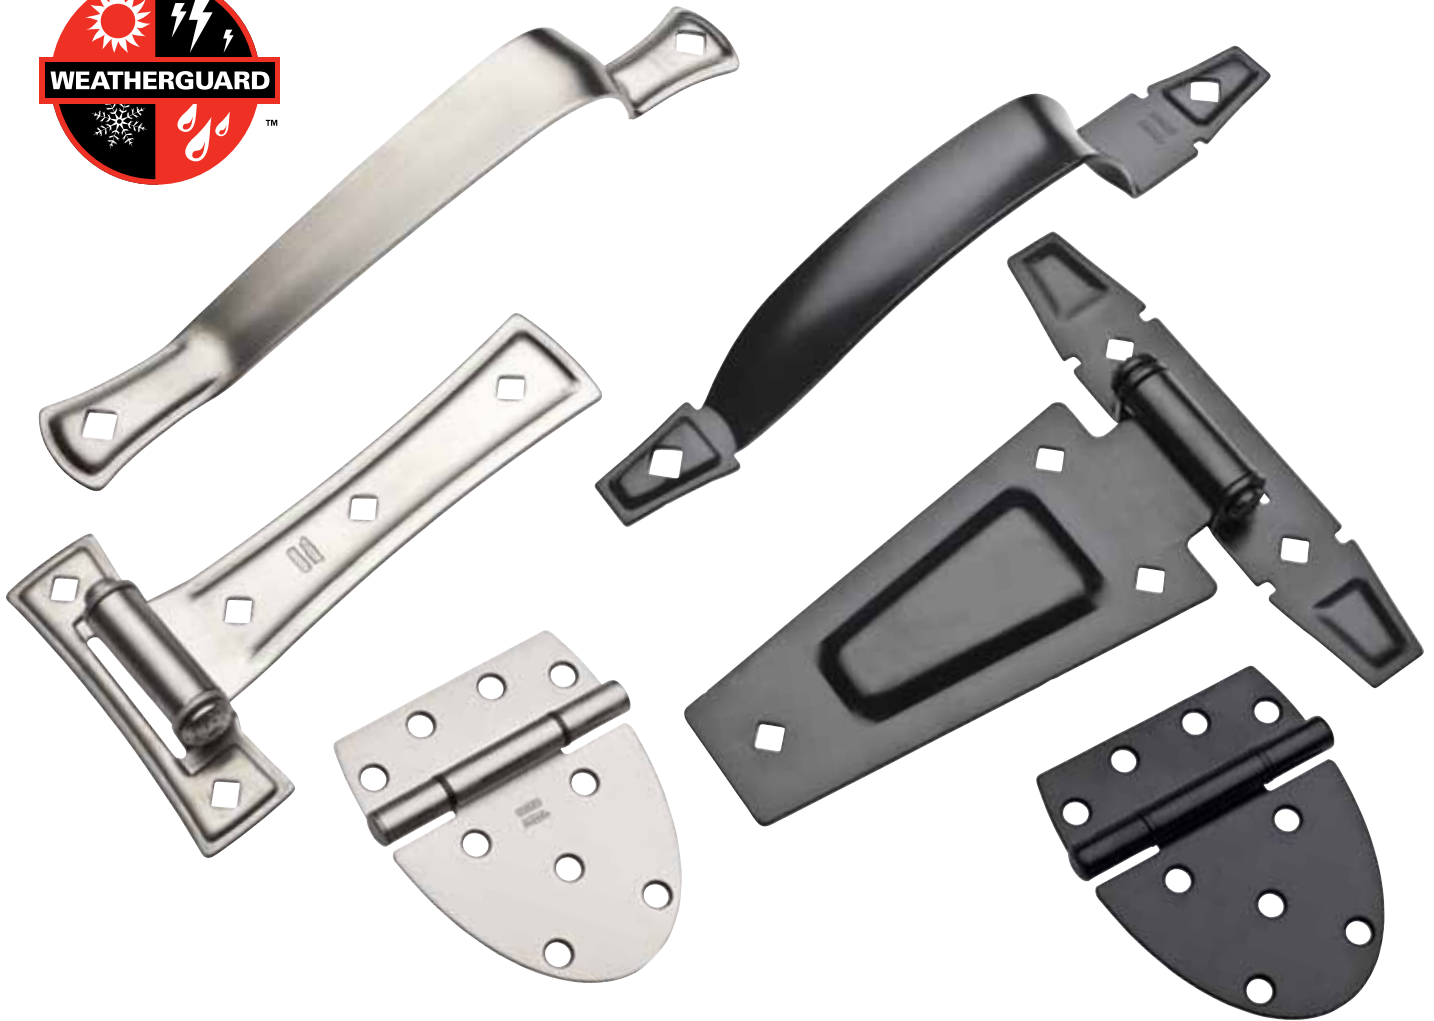

# INTRODUCING **DECORATIVE GATE** HARDWARE

**The new line of decorative pulls, hinges and gate kits in Rustic, Contemporary, and Heavy Duty styles and finishes.**

**DECORATIVE DESIGN | VARIETY OF FINISHES | LONG LASTING**

**Product Finishes: Black • Satin Nickel • Galvanized**

**National**  
Hardware™

800.622.4693

STOCK #	FAMILY #	ITEM DESCRIPTION	FINISH	PACKAGING	QPP	BOX QTY	UPC	LIST PRICE
N214-001	V4853	Contemporary T Hinge	Satin Nickel	Vpac	2	3	0 38613 90010 3	\$18.46
N214-015	V4853	Contemporary T Hinge	Black	Vpac	2	3	0 38613 90012 7	\$17.58
N214-022	V4847	Contemporary Grip	Satin Nickel	Vpac	1	5	0 38613 90013 4	\$7.17
N214-036	V4847	Contemporary Grip	Black	Vpac	1	5	0 38613 90015 8	\$6.94
N214-043	DPV880	Contemporary Gate Kit	Satin Nickel	Vpac	1	5	0 38613 90016 5	\$27.38
N214-057	DPV880	Contemporary Gate Kit	Black	Vpac	1	5	0 38613 90018 9	\$26.87
N214-064	V4845	Rustic T Hinge	Black	Vpac	2	3	0 38613 90019 6	\$20.42
N214-078	V11	Rustic Grip	Black	Vpac	1	5	0 38613 90021 9	\$7.18
N214-092	DPV881	Rustic Gate Kit	Black	Vpac	1	5	0 38613 90023 3	\$28.44
N214-106	V4870	Heavy Gate Hinge	Satin Nickel	Vpac	1	5	0 38613 90025 7	\$15.38
N214-113	V4870	Heavy Gate Hinge	Black	Vpac	1	5	0 38613 90026 4	\$14.52
N214-120	V4870	Heavy Gate Hinge	Galvanized	Vpac	1	5	0 38613 90027 1	\$18.85
N214-130	V4870S	Hex Lag Screws	Black	Vpac	6	5	0 38613 90029 5	\$3.42