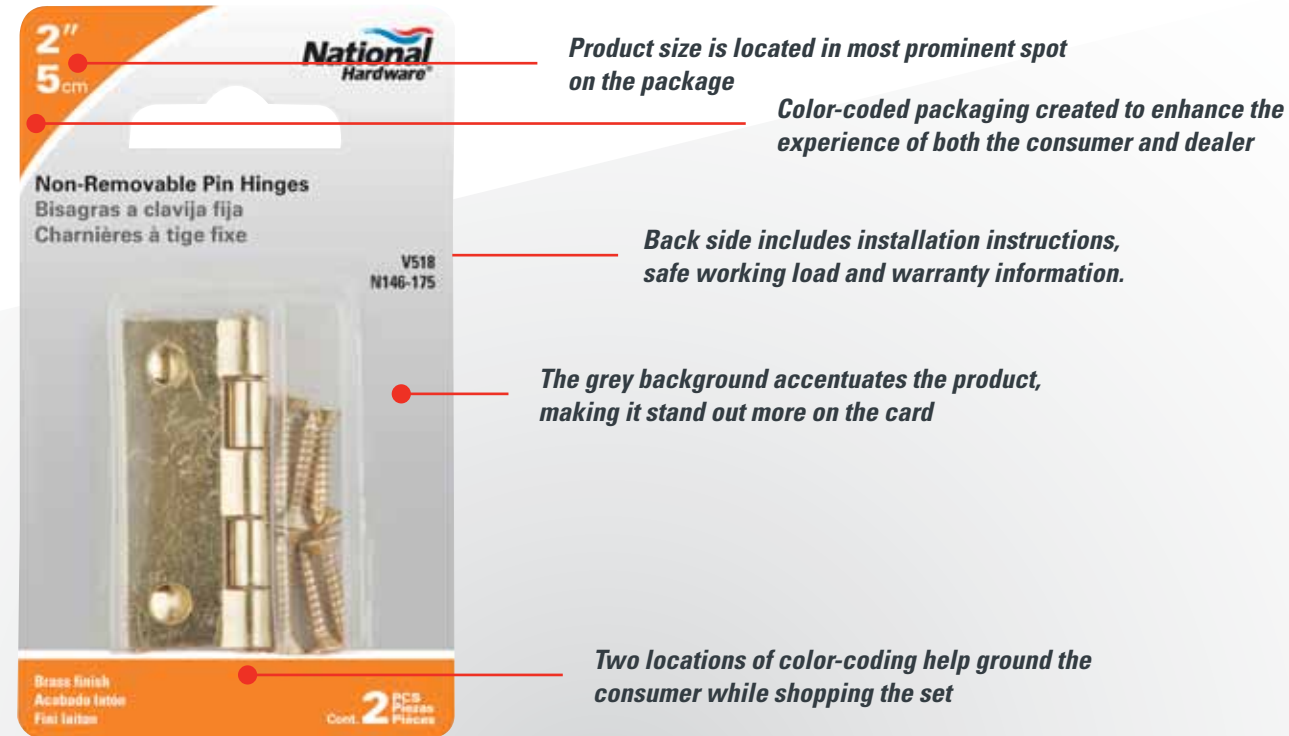

PACKAGING

National Hardware created its packaging system with the consumer and retailer in mind. We provide a color coded, scalable and customizable planogram so you can base your set on demographics and volume, not a pre-planned one-size-fits-all program. Our customized planograms are tailored to maintain your store's strategic market position.

The National Hardware packaging system offers a variety of advanced packaging features:

FULLY CUSTOMIZED PLANOGRAMS

National Hardware provides a cohesive suite of merchandising components developed to create a total aisle experience for consumers and retailers alike. Our packaging and design system was created to include the greatest amount of SKUs while eliminating wasted space. By providing a larger variety of card sizes, we allow retailers to fit a greater amount of product into the set, which ultimately means customers see a higher ROI per square foot. Our innovative design makes our planograms completely scalable – and they can be customized based on each customer's unique needs.

- Custom sets to meet the unique demands of each customer
- Specific product categories allowing for a better shopping experience
- Merchandising aids created with the customer in mind
- Color-coded packaging for a simplified shopping experience